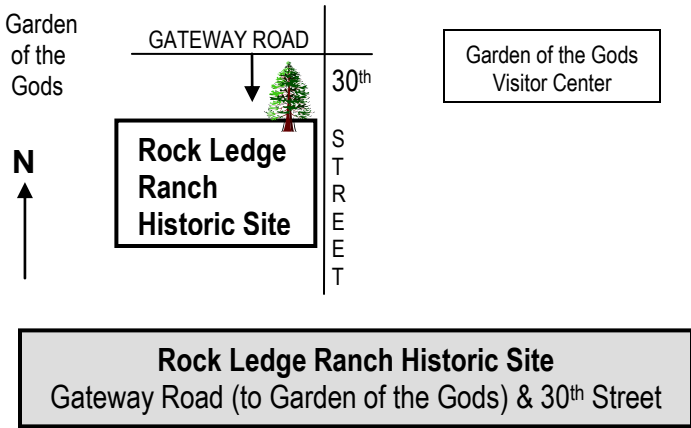

TREecycle LOCATIONS

Free Mulch available at all locations

(see reverse side for dates / times)

Baptist Road Trailhead
Baptist Road & Old Denver Hwy

Falcon Trailhead
SW of Woodmen Road & McLaughlin Road

Cottonwood Creek Park
Dublin Boulevard

Sky Sox Stadium
Barnes Road & Tutt Boulevard

Rock Ledge Ranch Historic Site
Gateway Road (to Garden of the Gods) & 30th Street

Memorial Park
Pikes Peak Avenue & Union Boulevard

ROCKY TOP RESOURCES 1755 E. Las Vegas 579-9103