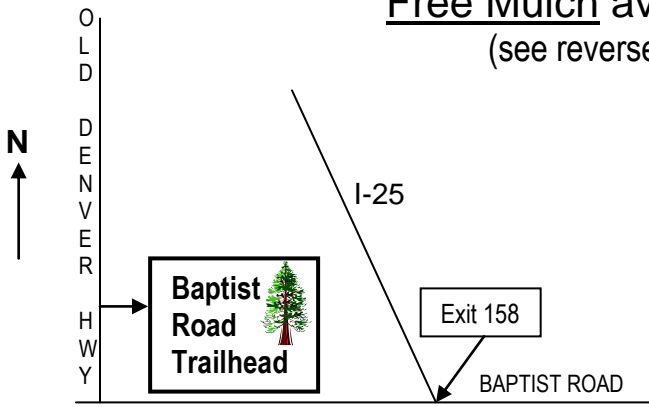

TREecycle LOCATIONS

Free Mulch available at all locations

(see reverse side for dates / times)

Baptist Road Trailhead
Baptist Road & Old Denver Hwy

Falcon Trailhead
SW of Woodmen Road & McLaughlin Road

Cottonwood Creek Park
Dublin Boulevard

Sky Sox Stadium
Barnes Road & Tutt Boulevard

Rock Ledge Ranch Historic Site
Gateway Road (to Garden of the Gods) & 30th Street

Memorial Park
Pikes Peak Avenue & Union Boulevard

ROCKY TOP RESOURCES 1755 E. Las Vegas 579-9103