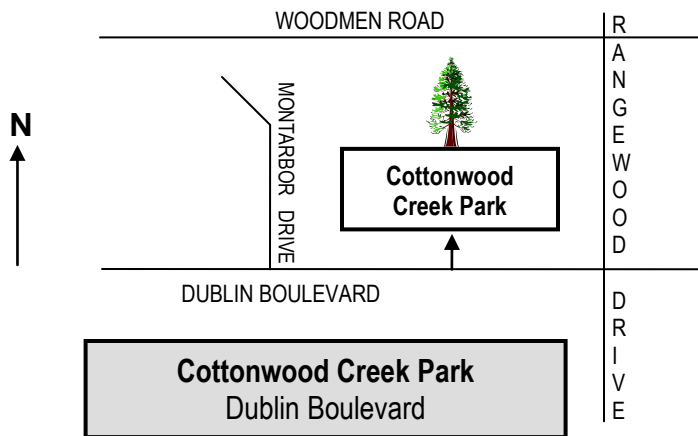

TREecycle LOCATIONS

Free Mulch available at all locations

(see reverse side for dates / times)

Baptist Road Trailhead
Baptist Road & Old Denver Hwy

Falcon Trailhead
SW of Woodmen Road & McLaughlin Road

Cottonwood Creek Park
Dublin Boulevard

Sky Sox Stadium
Barnes Road & Tutt Boulevard

Rock Ledge Ranch Historic Site
Gateway Road (to Garden of the Gods) & 30th Street

Memorial Park
Pikes Peak Avenue & Union Boulevard

ROCKY TOP RESOURCES 1755 E. Las Vegas 579-9103