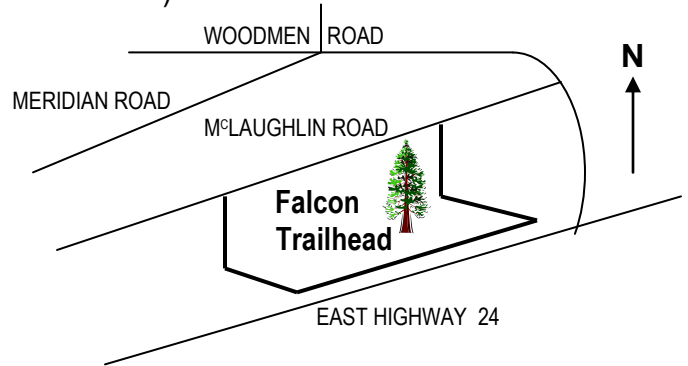

TREecycle LOCATIONS

Free Mulch available at all locations

(see reverse side for dates / times)

Baptist Road Trailhead
Baptist Road & Old Denver Hwy

Falcon Trailhead
SW of Woodmen Road & McLaughlin Road

Cottonwood Creek Park
Dublin Boulevard

Sky Sox Stadium
Barnes Road & Tutt Boulevard

Rock Ledge Ranch Historic Site
Gateway Road (to Garden of the Gods) & 30th Street

Memorial Park
Pikes Peak Avenue & Union Boulevard

ROCKY TOP RESOURCES 1755 E. Las Vegas 579-9103