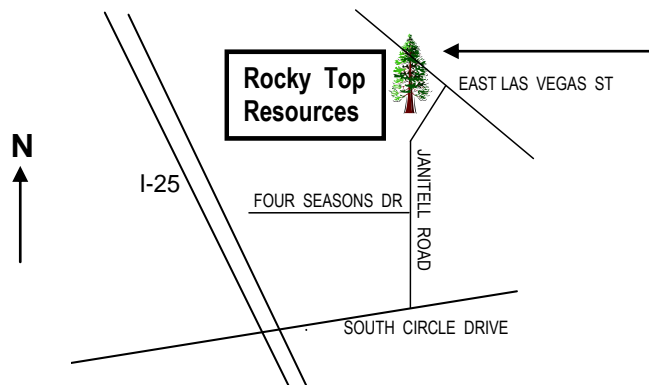

TREecycle LOCATIONS

Free Mulch available at all locations

(see reverse side for dates / times)

Baptist Road Trailhead
Baptist Road & Old Denver Hwy

Falcon Trailhead
SW of Woodmen Road & McLaughlin Road

Cottonwood Creek Park
Dublin Boulevard

Sky Sox Stadium
Barnes Road & Tutt Boulevard

Rock Ledge Ranch Historic Site
Gateway Road (to Garden of the Gods) & 30th Street

Memorial Park
Pikes Peak Avenue & Union Boulevard

ROCKY TOP RESOURCES 1755 E. Las Vegas 579-9103

HOURS OF OPERATION:
December 27-30 and January 3-31 (CLOSED SUNDAYS)
8am - 5pm (weekdays) and 8am - 4pm (Sat)

Free equipment-loaded mulch available.