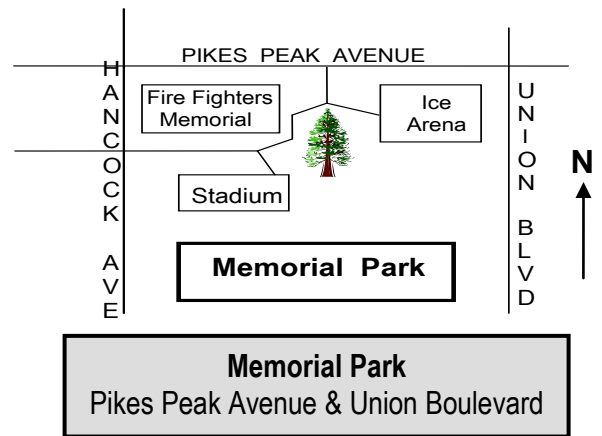

TREecycle LOCATIONS

Free Mulch available at all locations

(see reverse side for dates / times)

Baptist Road Trailhead
Baptist Road & Old Denver Hwy

Falcon Trailhead
SW of Woodmen Road & McLaughlin Road

Cottonwood Creek Park
Dublin Boulevard

Sky Sox Stadium
Barnes Road & Tutt Boulevard

Rock Ledge Ranch Historic Site
Gateway Road (to Garden of the Gods) & 30th Street

Memorial Park
Pikes Peak Avenue & Union Boulevard

ROCKY TOP RESOURCES 1755 E. Las Vegas 579-9103