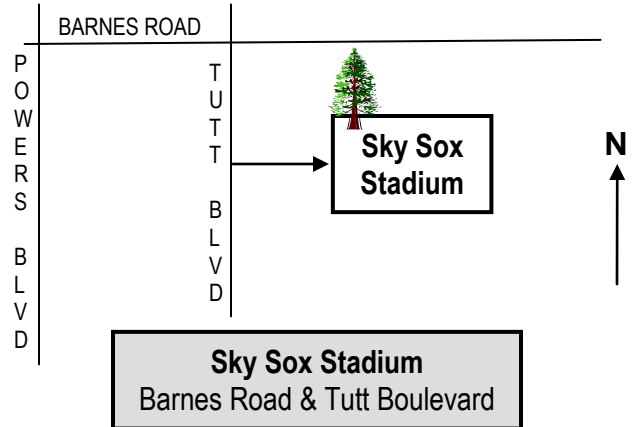

TREecycle LOCATIONS

Free Mulch available at all locations

(see reverse side for dates / times)

Baptist Road Trailhead
Baptist Road & Old Denver Hwy

Falcon Trailhead
SW of Woodmen Road & McLaughlin Road

Cottonwood Creek Park
Dublin Boulevard

Sky Sox Stadium
Barnes Road & Tutt Boulevard

Rock Ledge Ranch Historic Site
Gateway Road (to Garden of the Gods) & 30th Street

Memorial Park
Pikes Peak Avenue & Union Boulevard

ROCKY TOP RESOURCES 1755 E. Las Vegas 579-9103