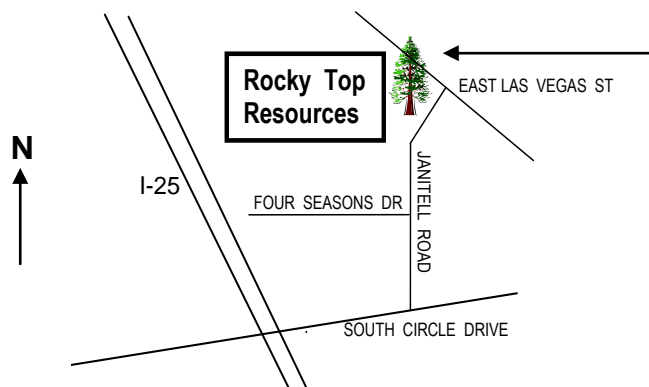

TREECYCLE LOCATIONS

Free Mulch available at all locations

(see reverse side for dates / times)

Baptist Road Trailhead
Baptist Road & Old Denver Hwy

Falcon Trailhead
SW of Woodmen Road & McLaughlin Road

Cottonwood Creek Park
Dublin Boulevard

Sky Sox Stadium
Barnes Road & Tutt Boulevard

Rock Ledge Ranch Historic Site
Gateway Road (to Garden of the Gods) & 30th Street

Memorial Park
Pikes Peak Avenue & Union Boulevard

ROCKY TOP RESOURCES 1755 E. Las Vegas 579-9103

HOURS OF OPERATION:
December 27-31 and January 5-31 (CLOSED SUNDAYS)
8am - 5pm (weekdays) and 8am - 4pm (Sat)

Free equipment-loaded mulch available.