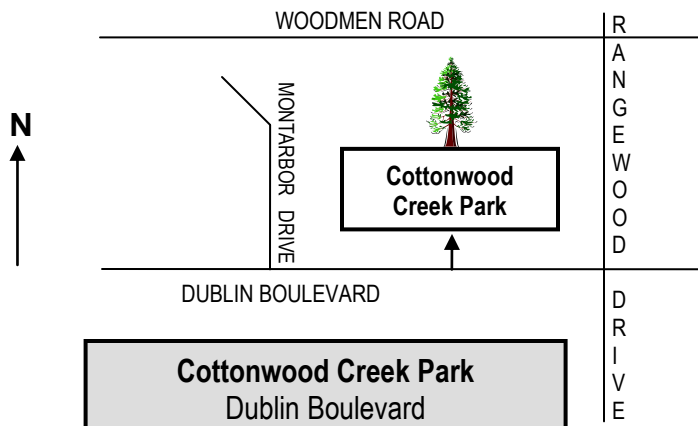

TREECYCLE LOCATIONS

Free Mulch available at all locations

(see reverse side for dates / times)

Baptist Road Trailhead
Baptist Road & Old Denver Hwy

Falcon Trailhead
SW of Woodmen Road & McLaughlin Road

Cottonwood Creek Park
Dublin Boulevard

Sky Sox Stadium
Barnes Road & Tutt Boulevard

Rock Ledge Ranch Historic Site
Gateway Road (to Garden of the Gods) & 30th Street

Memorial Park
Pikes Peak Avenue & Union Boulevard

ROCKY TOP RESOURCES 1755 E. Las Vegas 579-9103