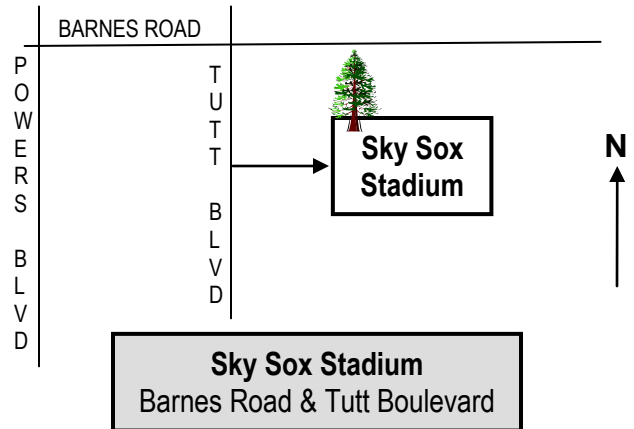

TREECYCLE LOCATIONS

Free Mulch available at all locations

(see reverse side for dates / times)

Baptist Road Trailhead
Baptist Road & Old Denver Hwy

Falcon Trailhead
SW of Woodmen Road & McLaughlin Road

Cottonwood Creek Park
Dublin Boulevard

Sky Sox Stadium
Barnes Road & Tutt Boulevard

Rock Ledge Ranch Historic Site
Gateway Road (to Garden of the Gods) & 30th Street

Memorial Park
Pikes Peak Avenue & Union Boulevard

ROCKY TOP RESOURCES 1755 E. Las Vegas 579-9103