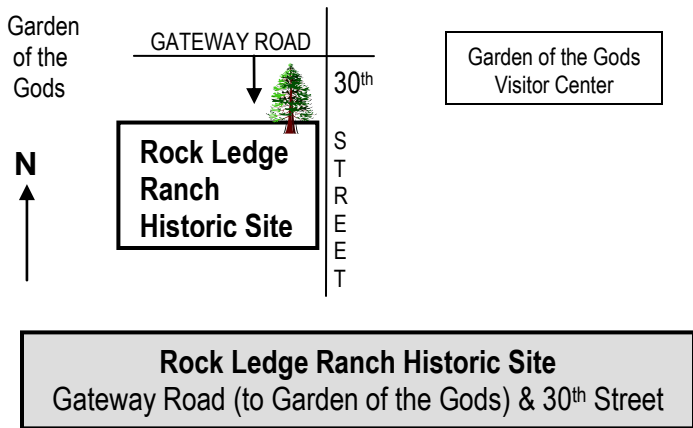

TREECYCLE LOCATIONS

Free Mulch available at all locations

(see reverse side for dates / times)

Baptist Road Trailhead
Baptist Road & Old Denver Hwy

Falcon Trailhead
SW of Woodmen Road & McLaughlin Road

Cottonwood Creek Park
Dublin Boulevard

Sky Sox Stadium
Barnes Road & Tutt Boulevard

Rock Ledge Ranch Historic Site
Gateway Road (to Garden of the Gods) & 30th Street

Memorial Park
Pikes Peak Avenue & Union Boulevard

ROCKY TOP RESOURCES 1755 E. Las Vegas 579-9103