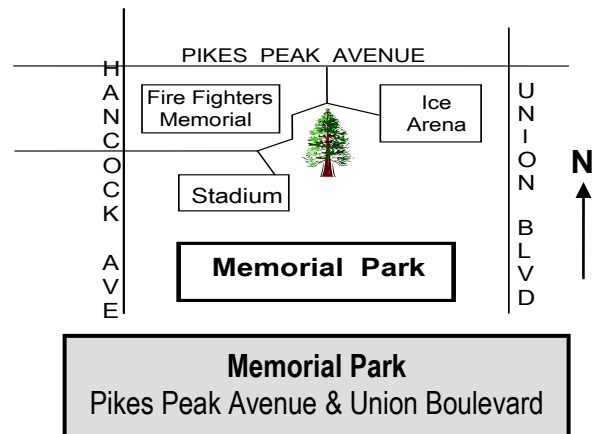

TREECYCLE LOCATIONS

Free Mulch available at all locations

(see reverse side for dates / times)

Baptist Road Trailhead
Baptist Road & Old Denver Hwy

Falcon Trailhead
SW of Woodmen Road & McLaughlin Road

Cottonwood Creek Park
Dublin Boulevard

Sky Sox Stadium
Barnes Road & Tutt Boulevard

Rock Ledge Ranch Historic Site
Gateway Road (to Garden of the Gods) & 30th Street

Memorial Park
Pikes Peak Avenue & Union Boulevard

ROCKY TOP RESOURCES 1755 E. Las Vegas 579-9103