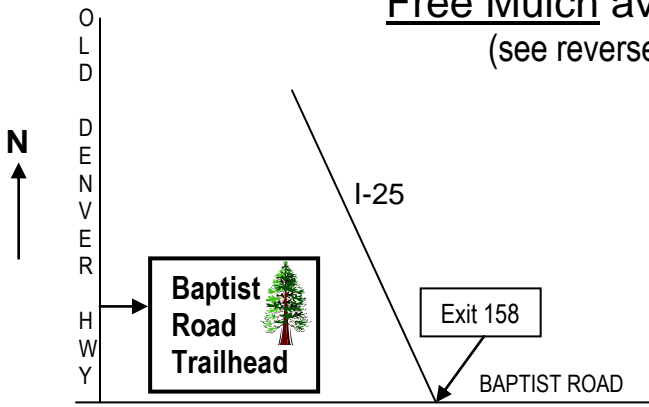

TREECYCLE LOCATIONS

Free Mulch available at all locations

(see reverse side for dates / times)

Baptist Road Trailhead
Baptist Road & Old Denver Hwy

Falcon Trailhead
SW of Woodmen Road & McLaughlin Road

Cottonwood Creek Park
Dublin Boulevard

Sky Sox Stadium
Barnes Road & Tutt Boulevard

Rock Ledge Ranch Historic Site
Gateway Road (to Garden of the Gods) & 30th Street

Memorial Park
Pikes Peak Avenue & Union Boulevard

ROCKY TOP RESOURCES 1755 E. Las Vegas 579-9103