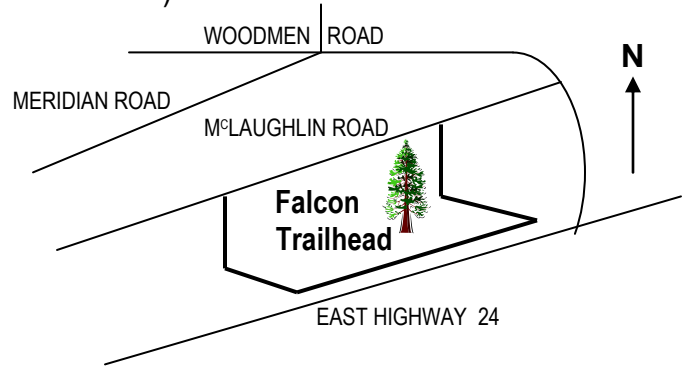

TREECYCLE LOCATIONS

Free Mulch available at all locations

(see reverse side for dates / times)

Baptist Road Trailhead
Baptist Road & Old Denver Hwy

Falcon Trailhead
SW of Woodmen Road & McLaughlin Road

Cottonwood Creek Park
Dublin Boulevard

Sky Sox Stadium
Barnes Road & Tutt Boulevard

Rock Ledge Ranch Historic Site
Gateway Road (to Garden of the Gods) & 30th Street

Memorial Park
Pikes Peak Avenue & Union Boulevard

ROCKY TOP RESOURCES 1755 E. Las Vegas 579-9103